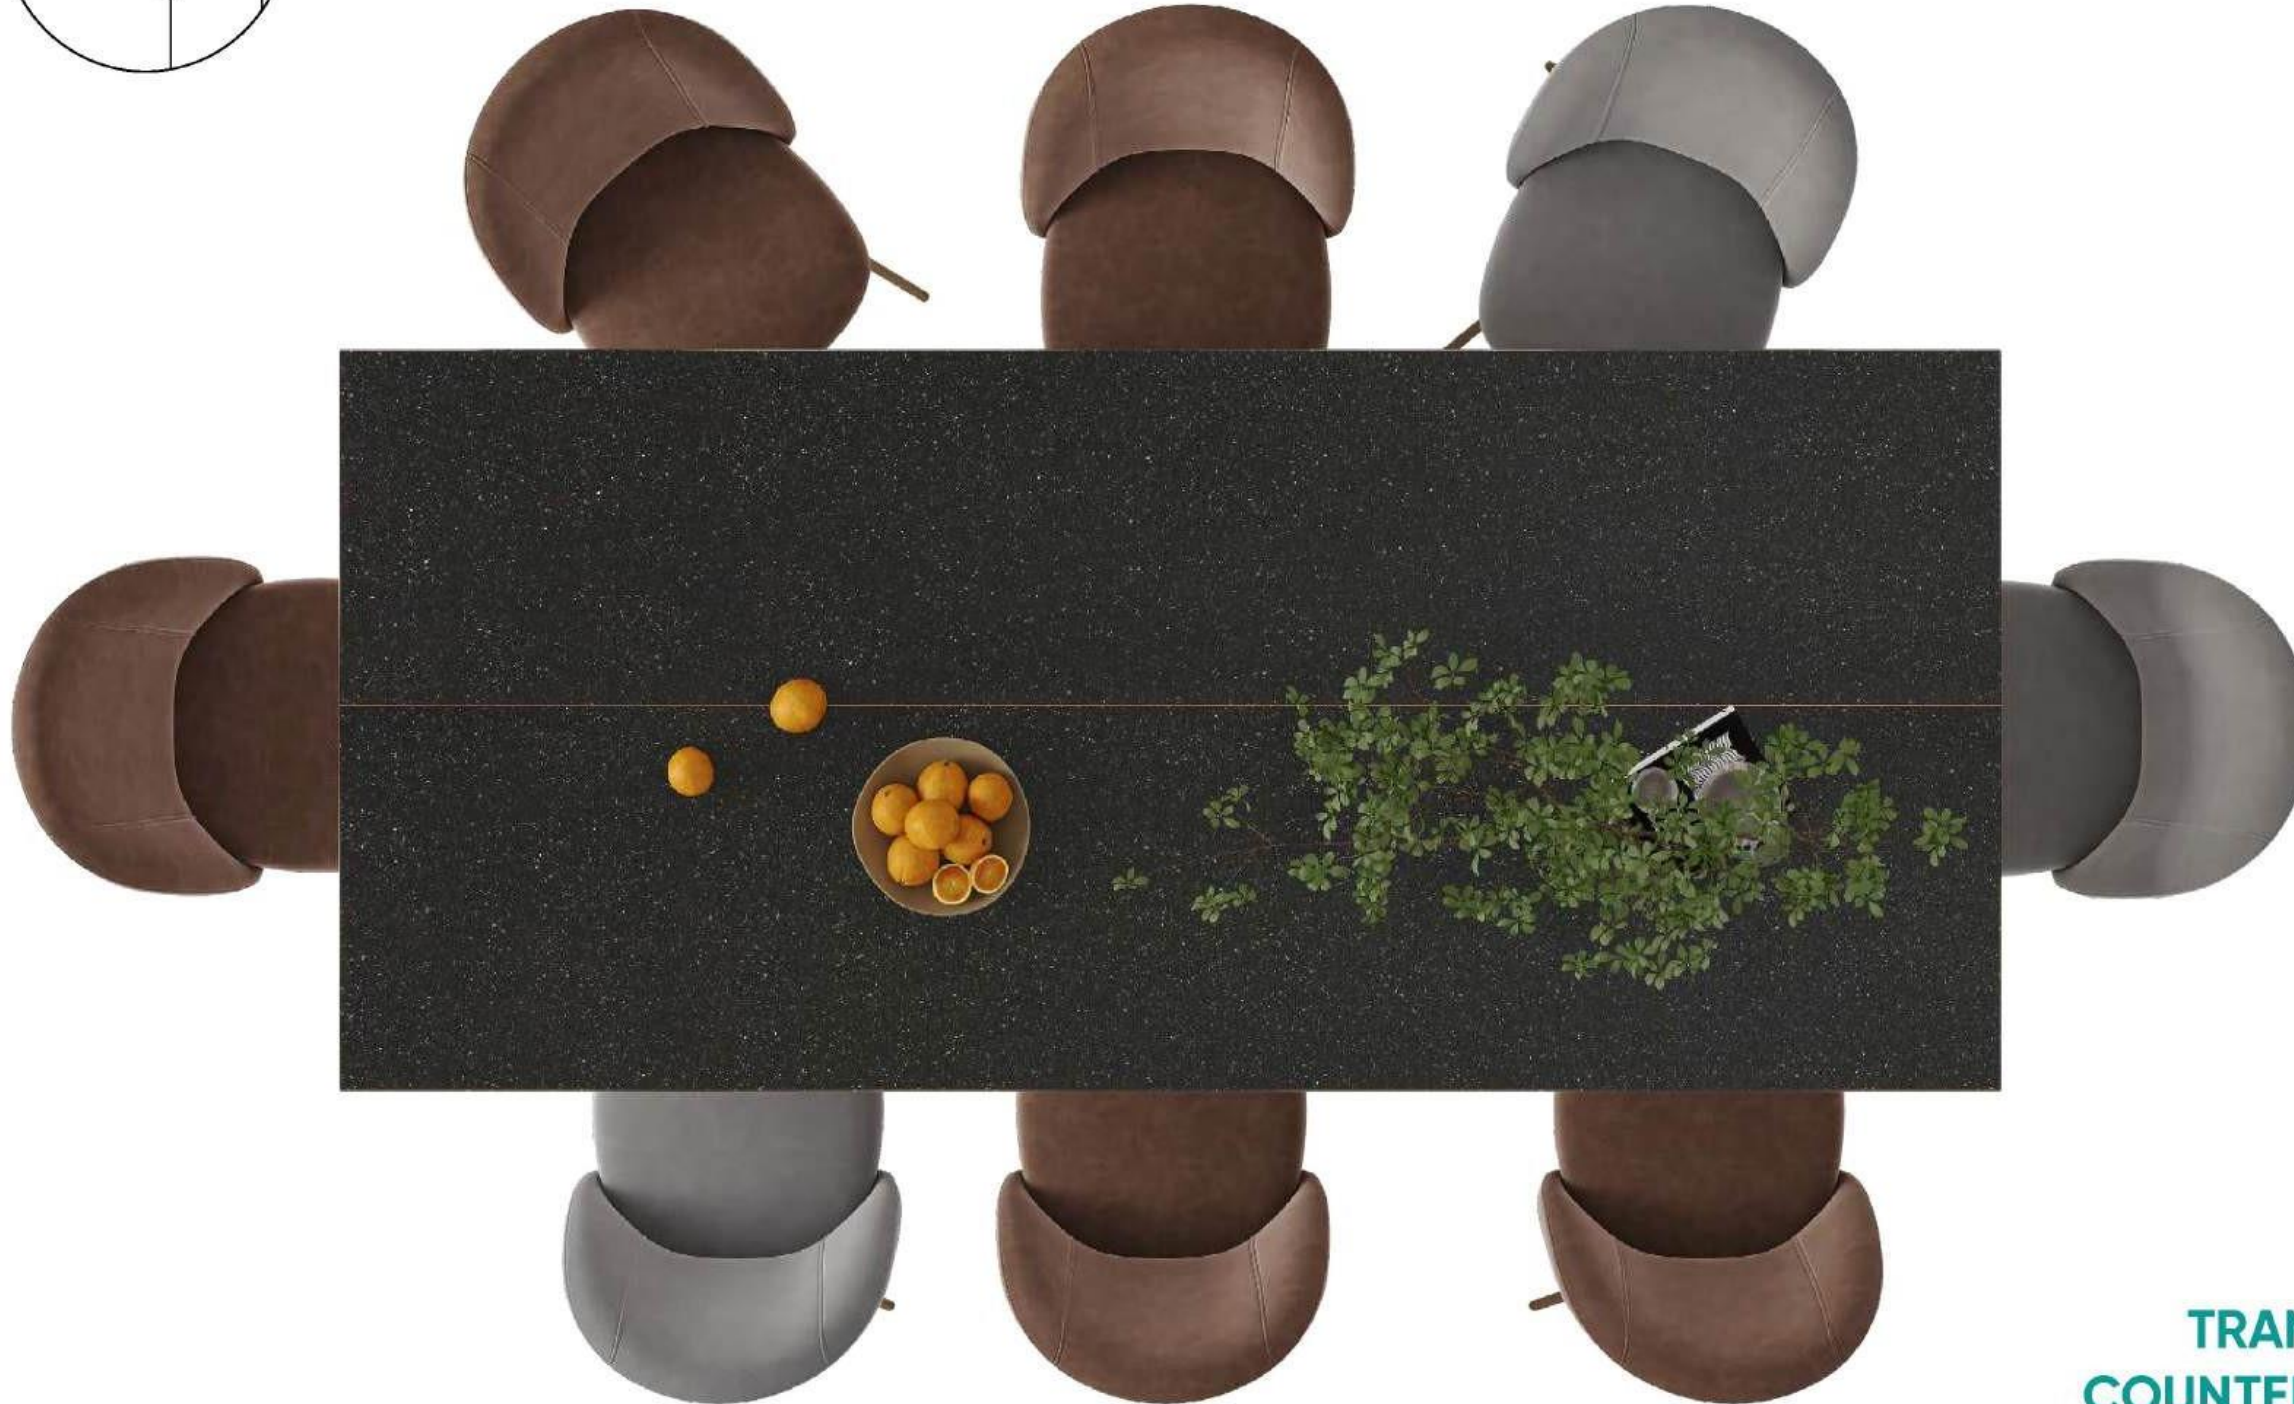

GLAM NERO

**TRANSFORM YOUR KITCHEN
COUNTERTOP INTO A STUNNING
FOCAL POINT WITH THE
BREATHTAKING
BEAUTY OF OUR SLAB TILES.**