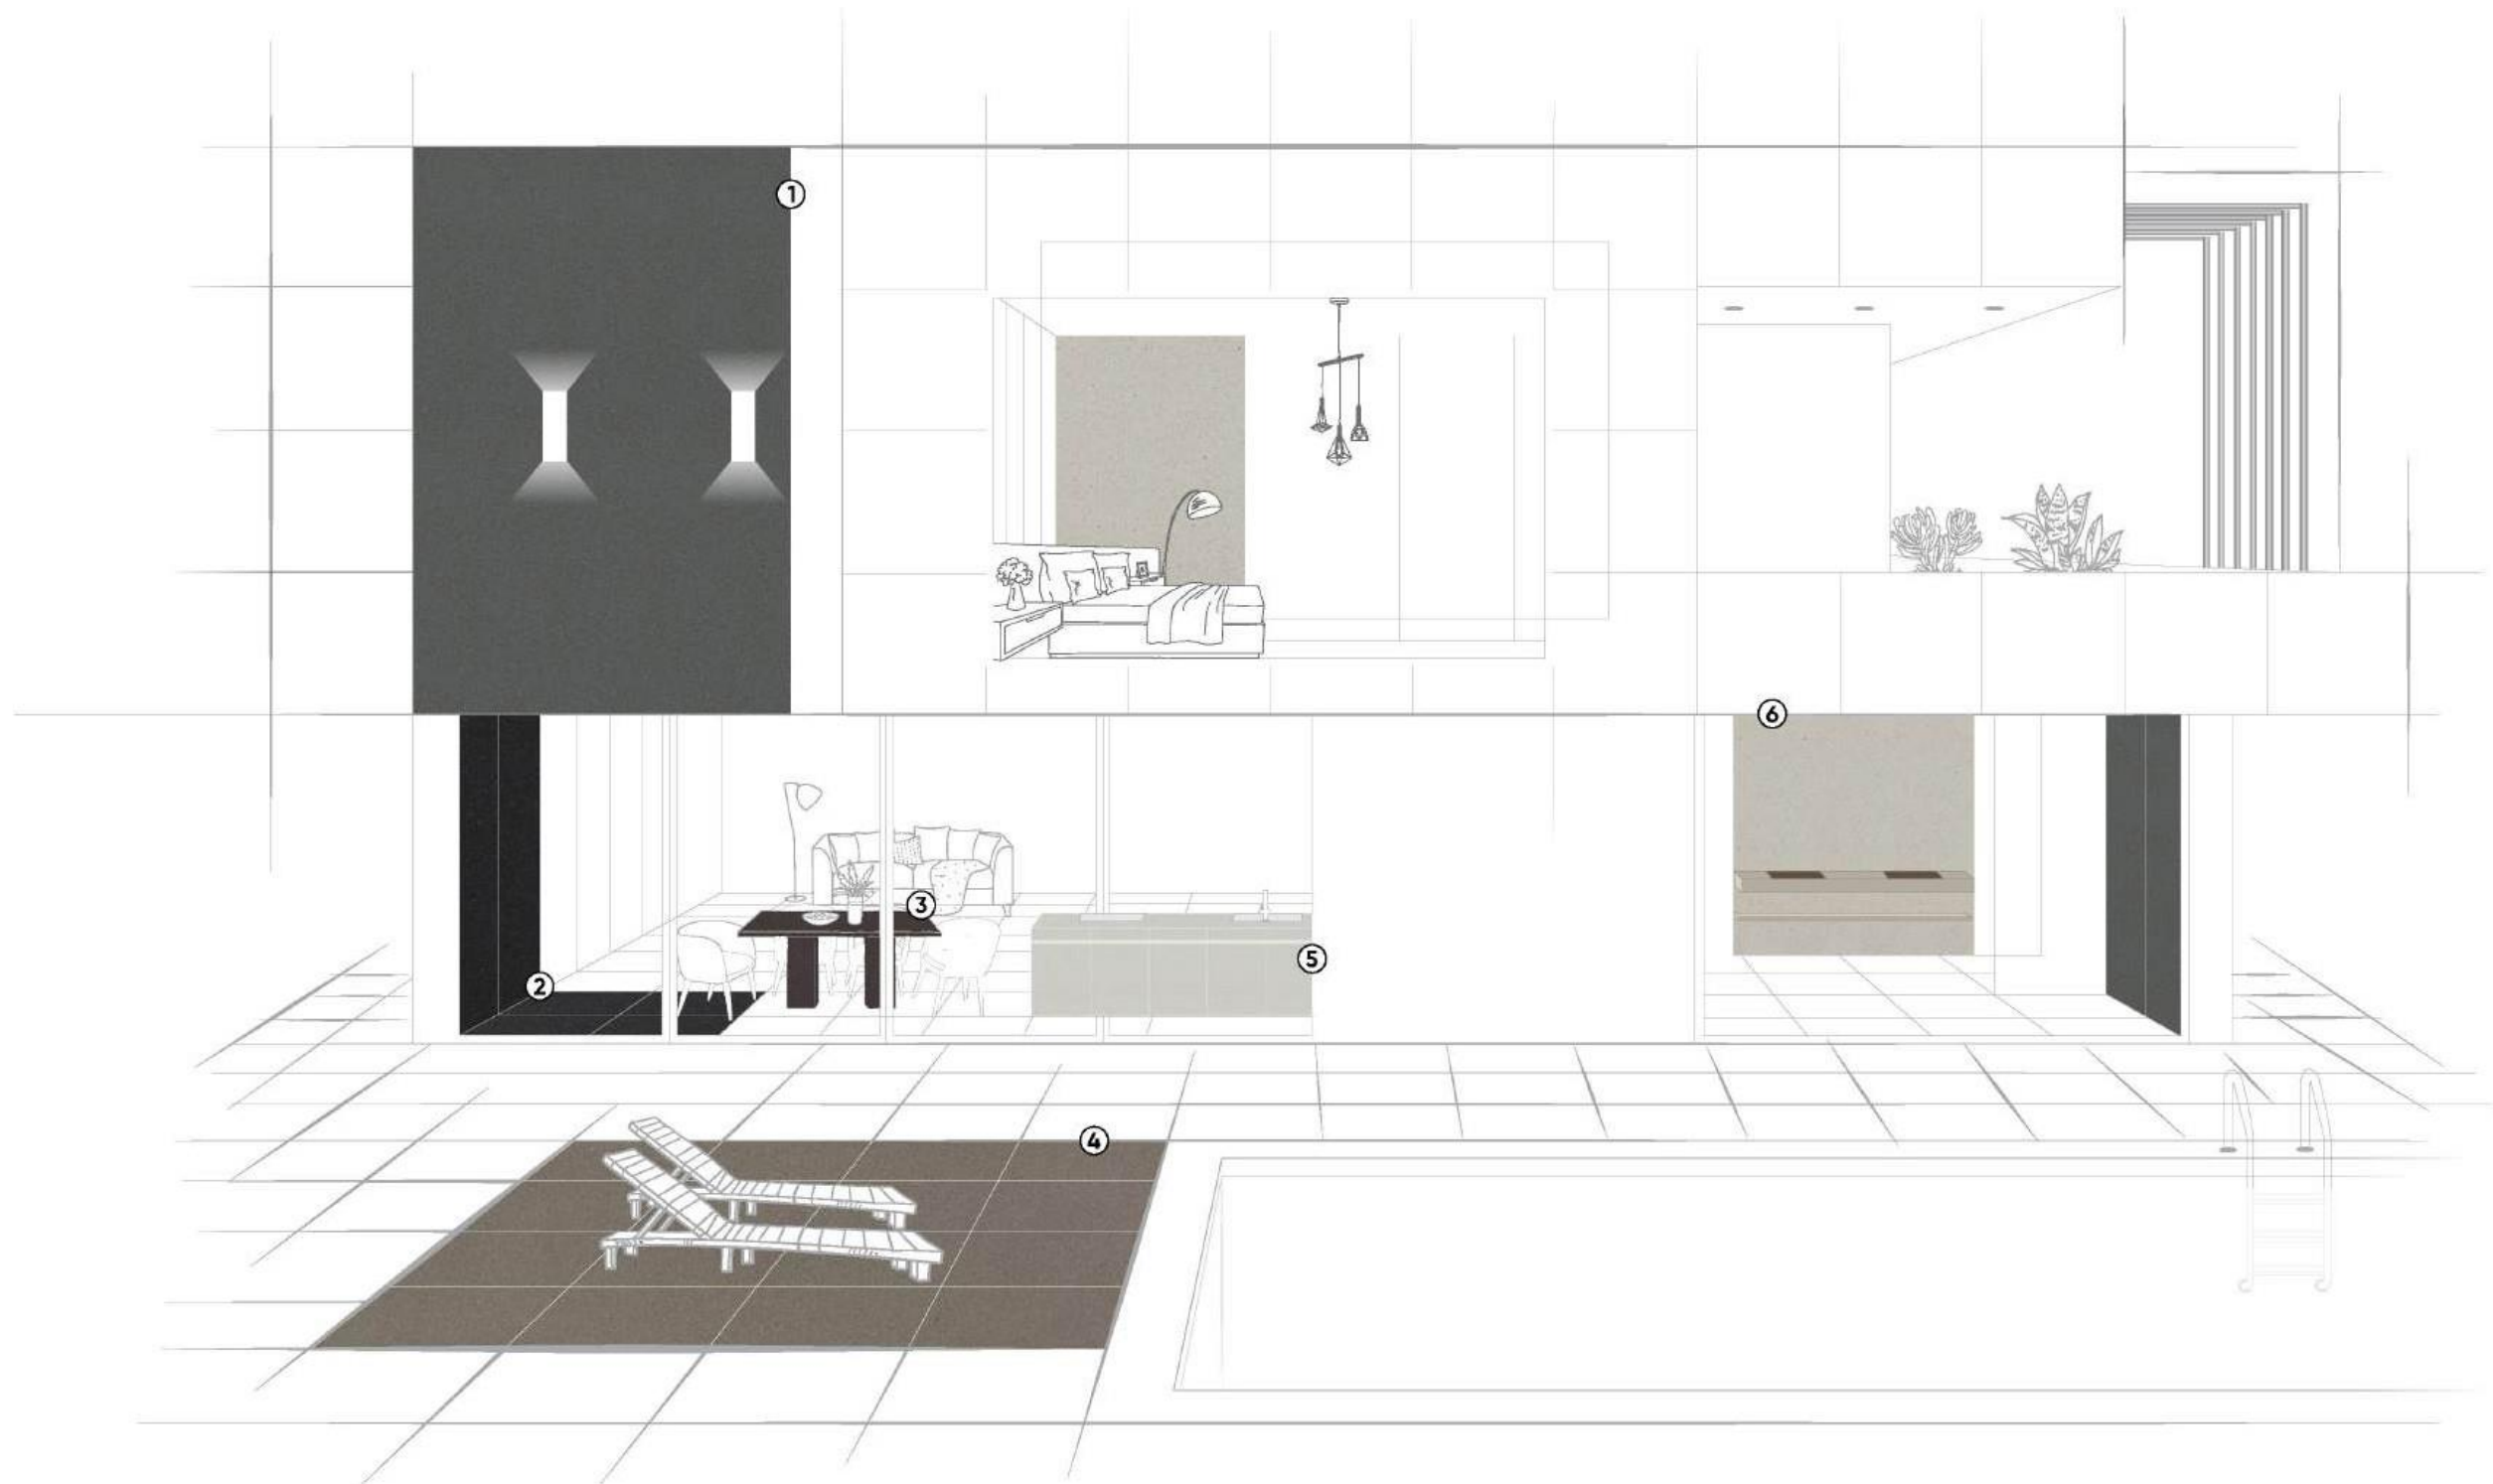

A NEW DIMENSION TO YOUR SPACE.

Glam Surface is a contemporary and sustainable product that combines Earth and technology. It is a full-bodied technical material created by blending small fragments and pigments of different colors. The series offers six essential hues that harmonize with natural elements, providing easily matchable tones.

# A COMPLETE PRODUCT SYSTEM

A NEW DIMENSION TO YOUR SPACE

1.  **FACADES**

2.  **FLOOR & WALL**

3.  **FURNITURE**

4.  **OUTDOOR**

5.  **COUNTER TOPS**

6.  **SINKS**