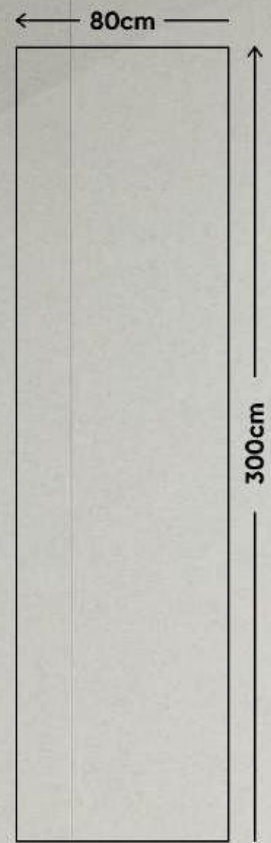

Glam Surface is a contemporary and sustainable product that combines Earth and technology. It is a full-bodied technical material created by blending small fragments and pigments of different colors. The series offers six essential hues that harmonize with natural elements, providing easily matchable tones.

The collection is divided into two aesthetic families: Ground, with a neutral color palette, and Flakes, with six intense colors. The product's potential uses are further enhanced by the availability of new finishes, Comfort and Glossy Bright.

DISTINCTIVE PERSONALITIES