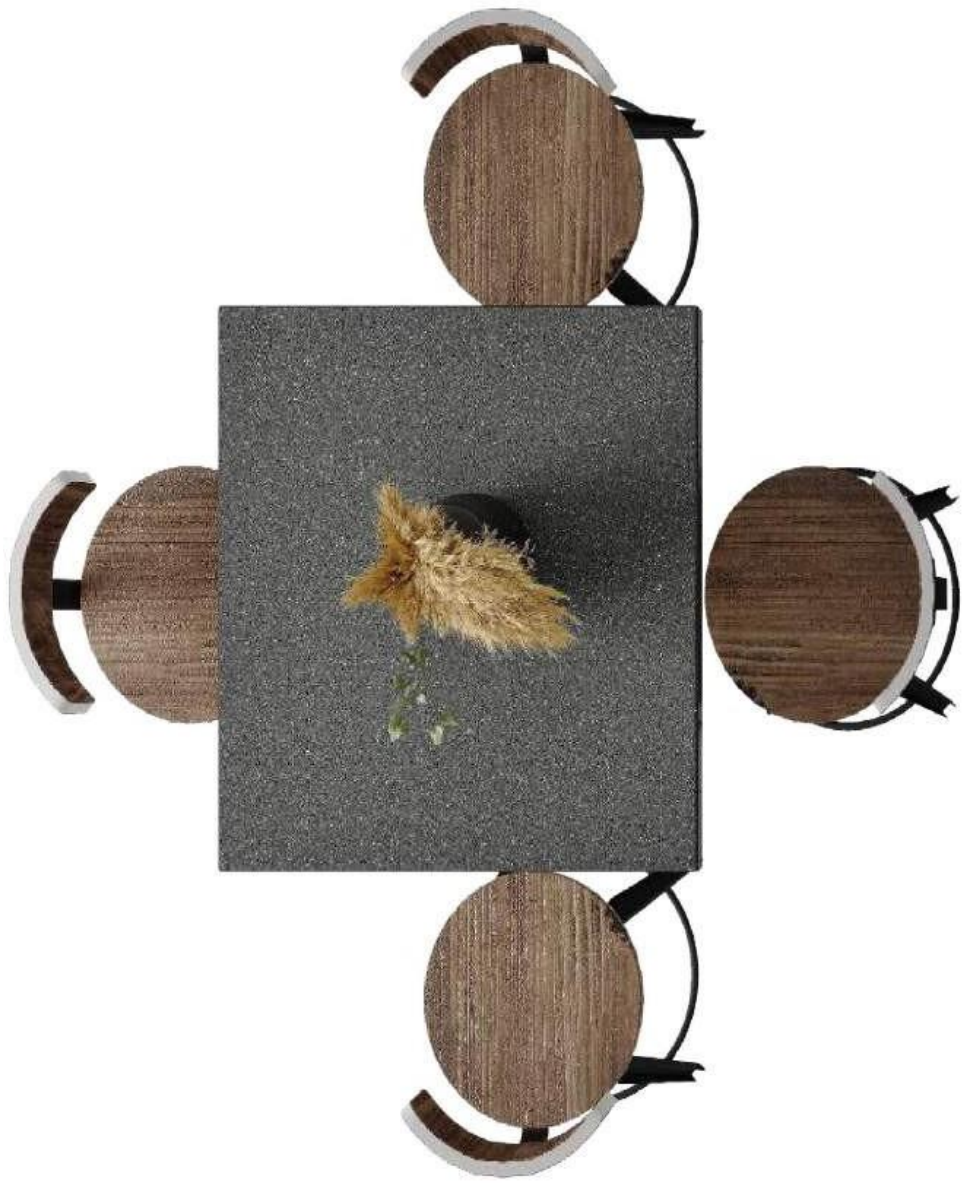

**ENHANCE THE ALLURE OF YOUR
SHOWROOM WITH THE
EXQUISITE BEAUTY OF OUR TILES,
TRANSFORMING IT INTO A
CAPTIVATING SPACE.**