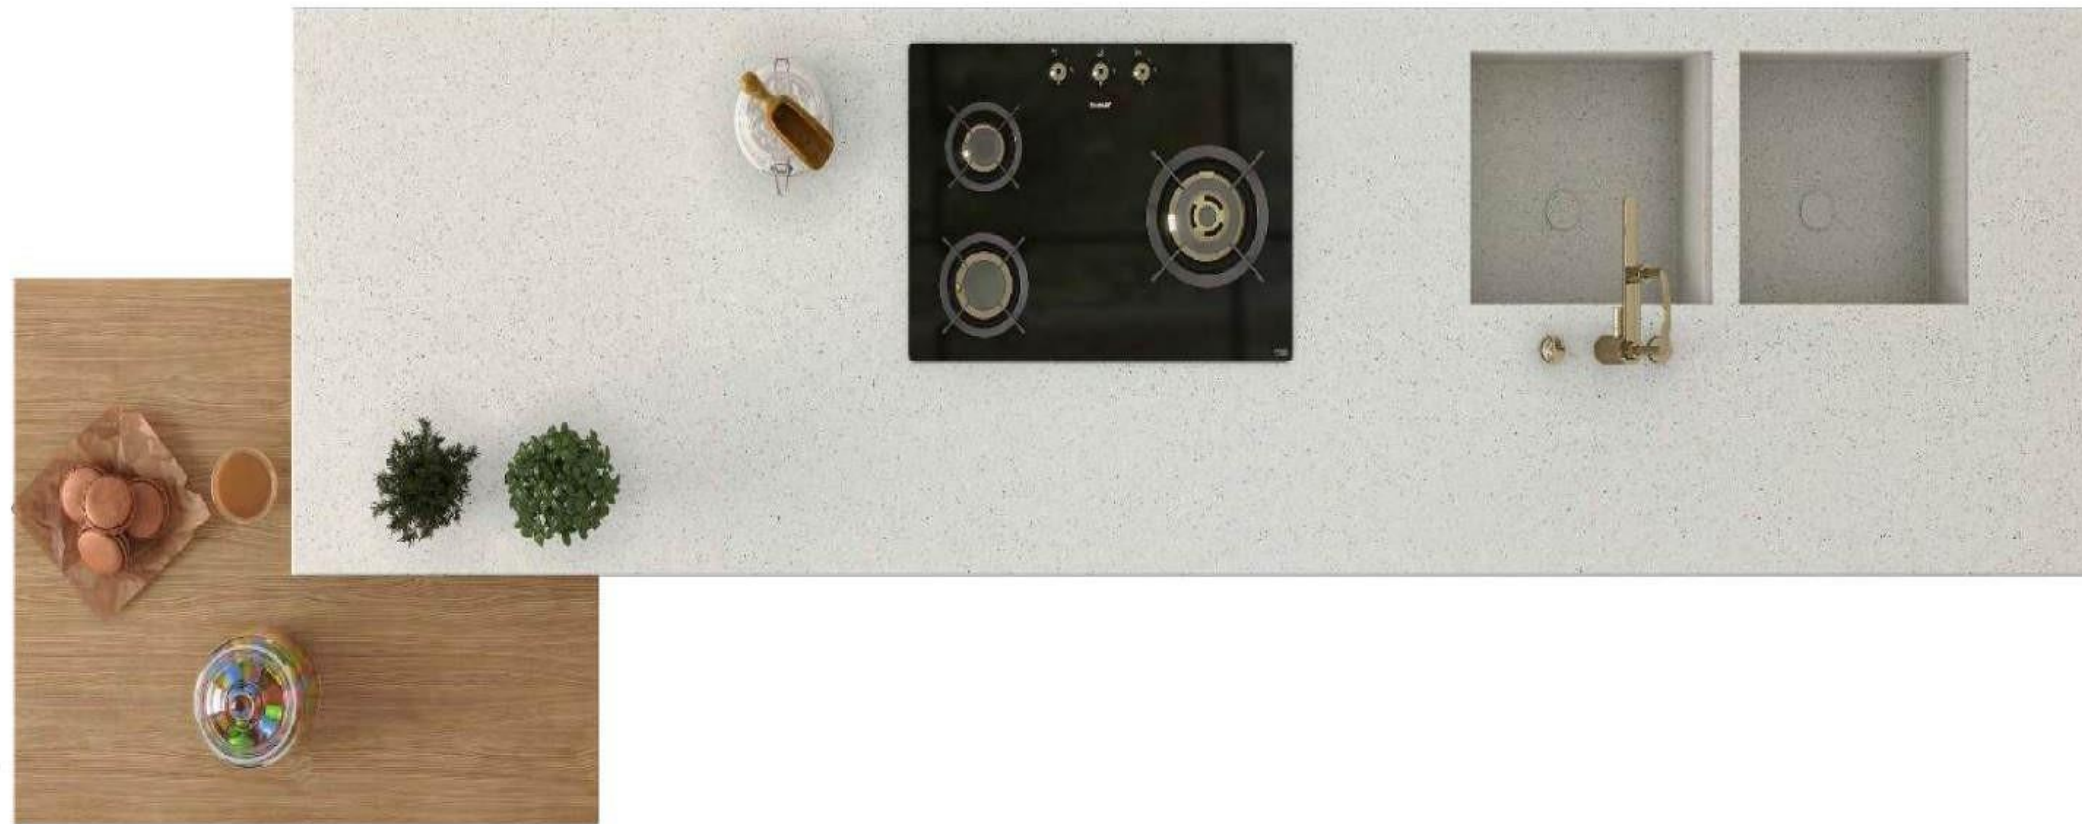

GLAM WHITE

**ELEVATE YOUR STAIRCASE TO A
WORK OF ART WITH THE
CAPTIVATING BEAUTY OF OUR
FULL-BODY TILES, ADDING A TOUCH OF
ELEGANCE TO YOUR SPACE.**